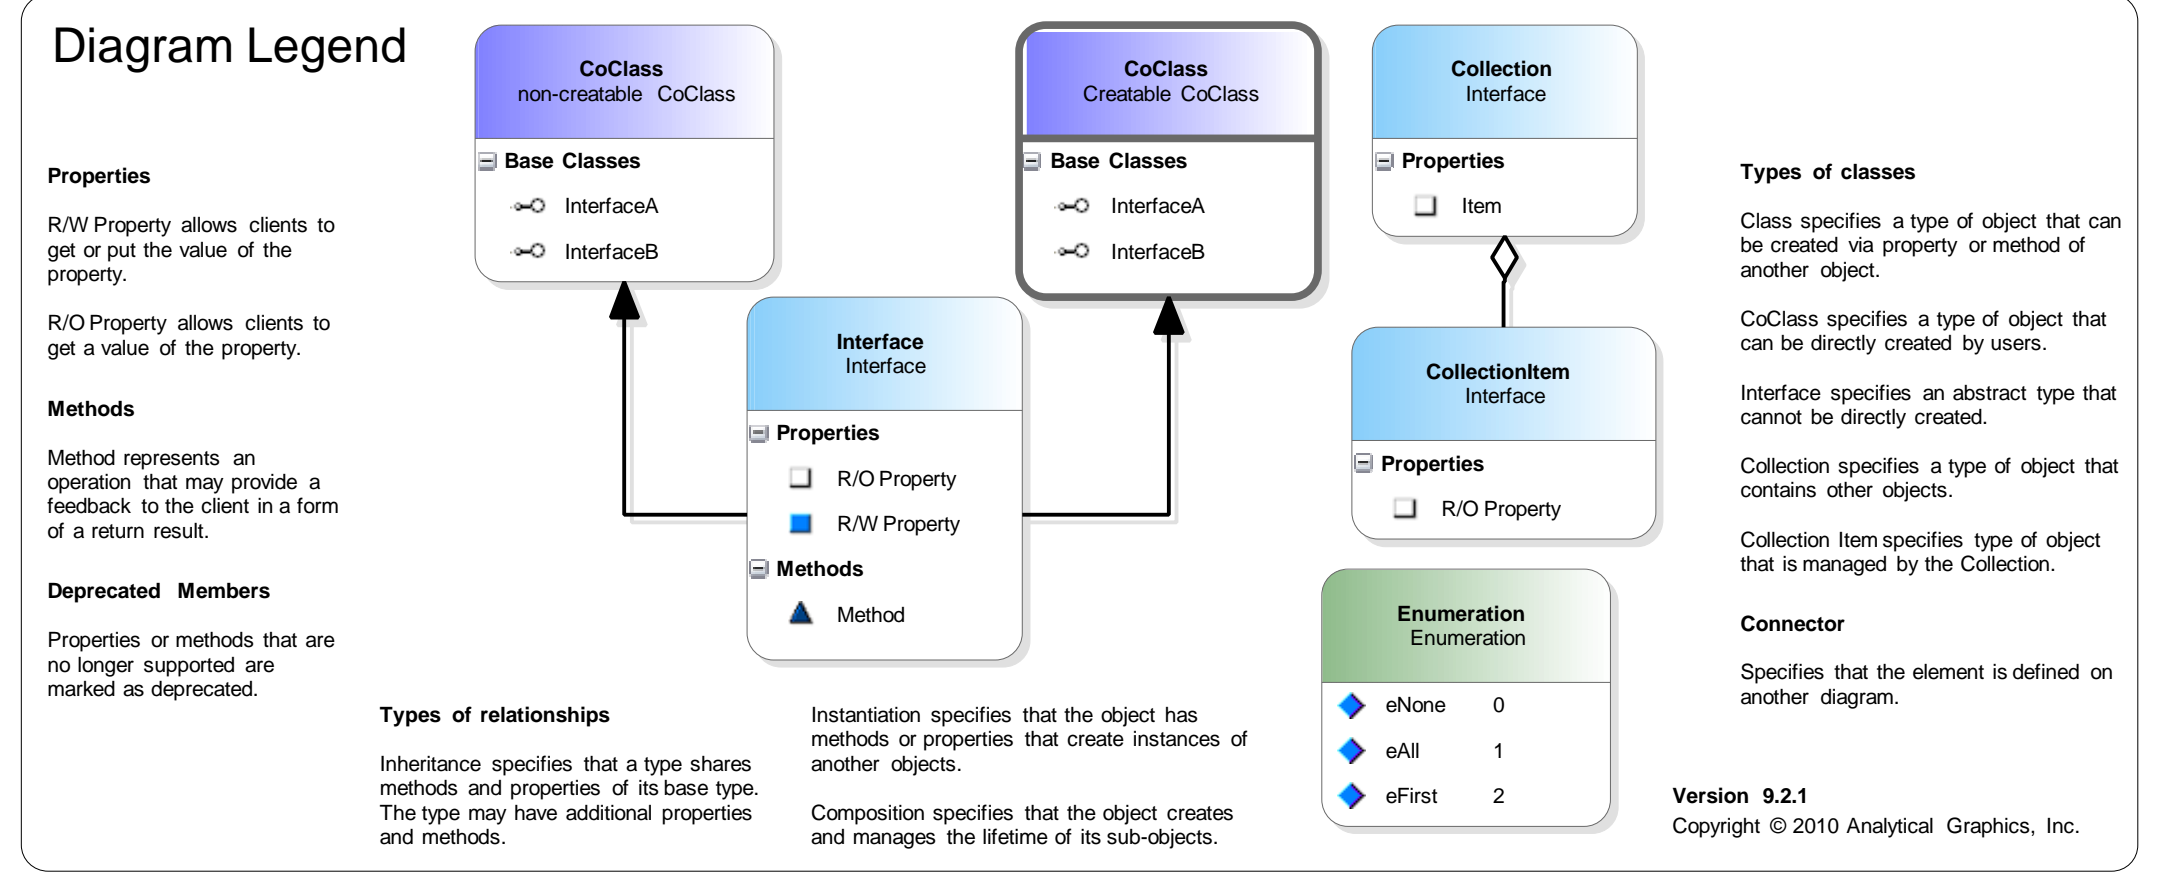

IAgVAElement-derived interfaces