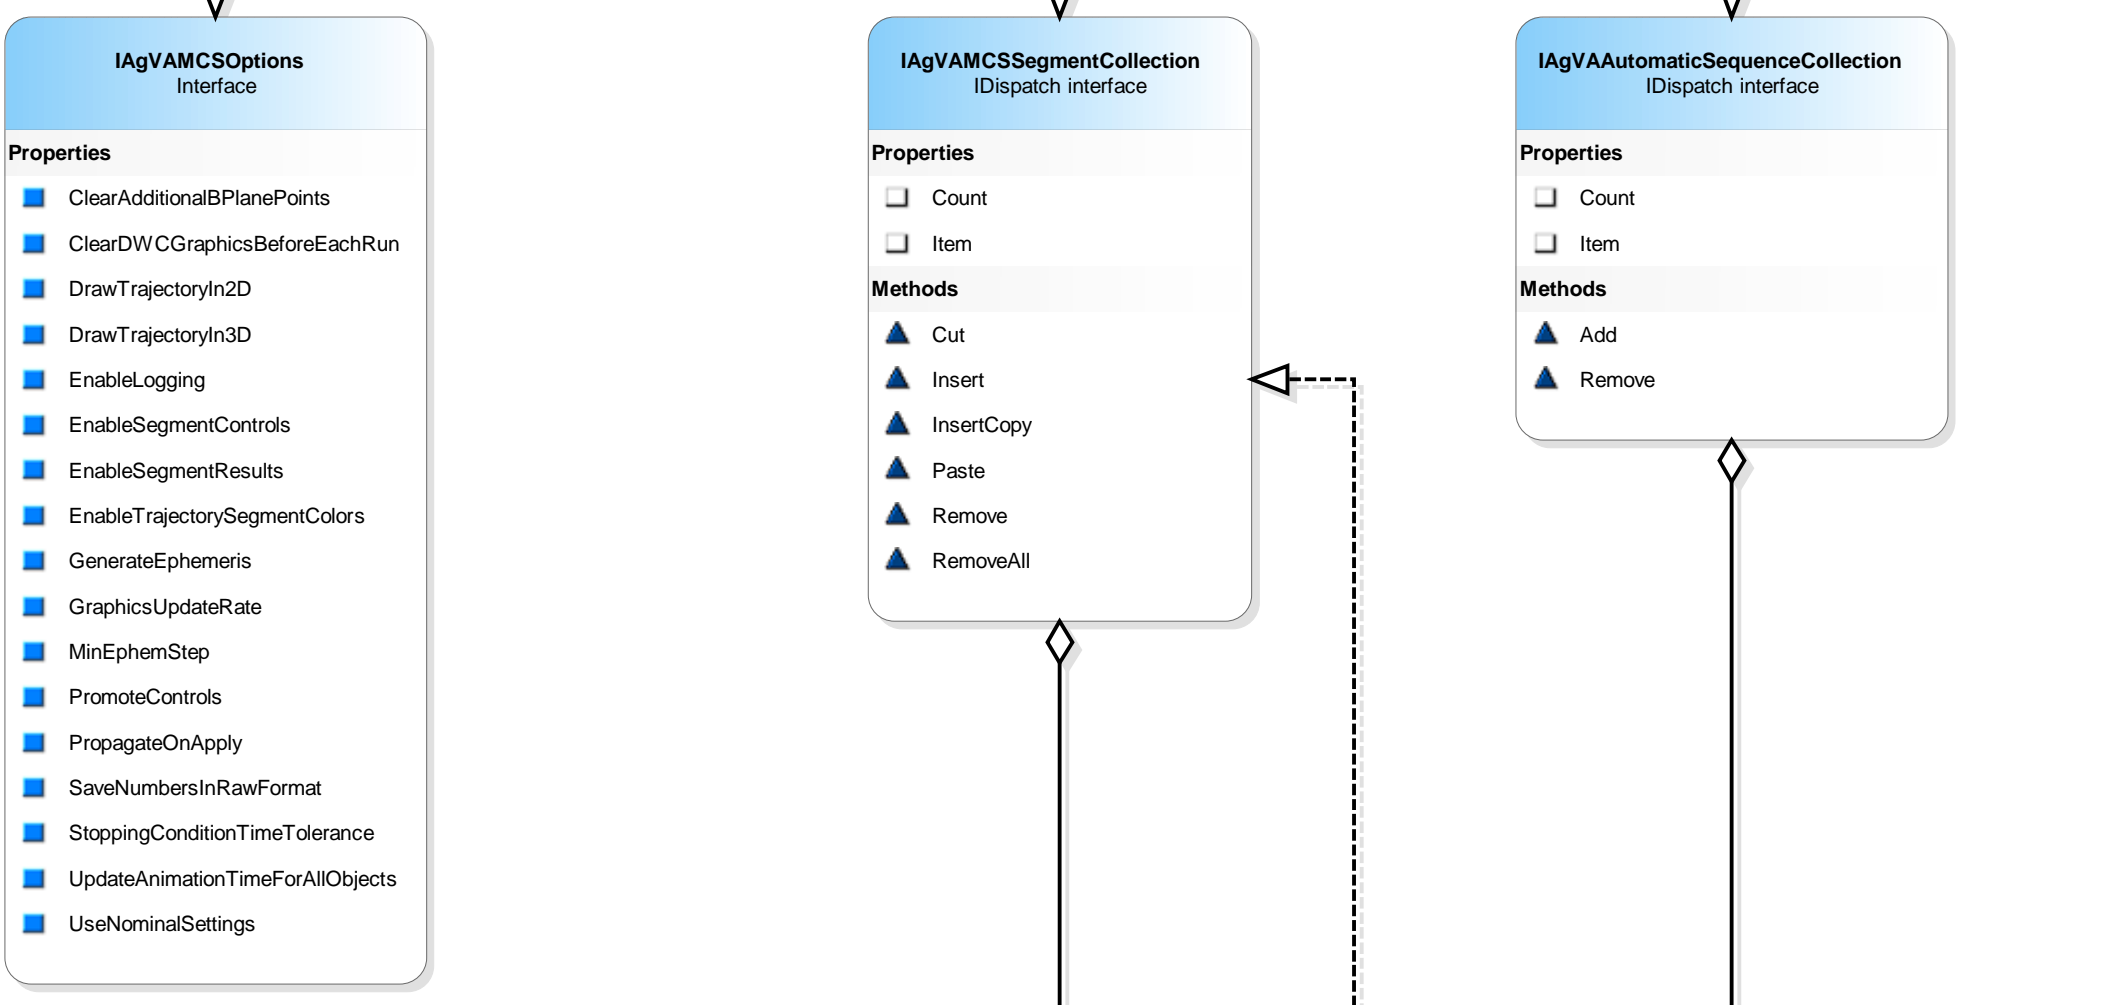

IAgVAElement-derived interfaces