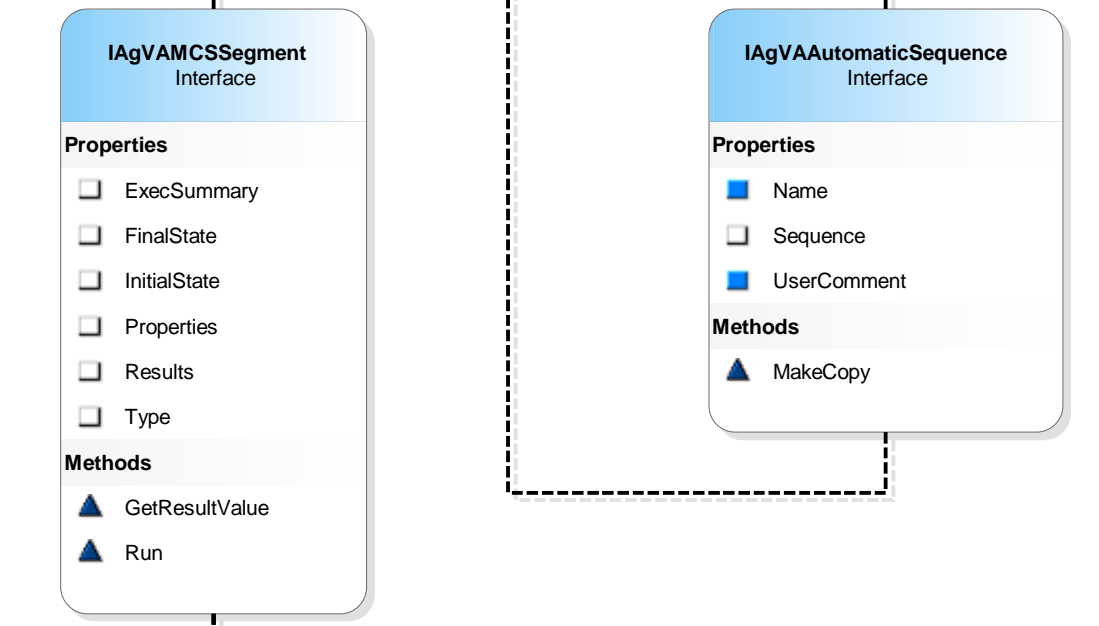

IAgVAElement-derived interfaces