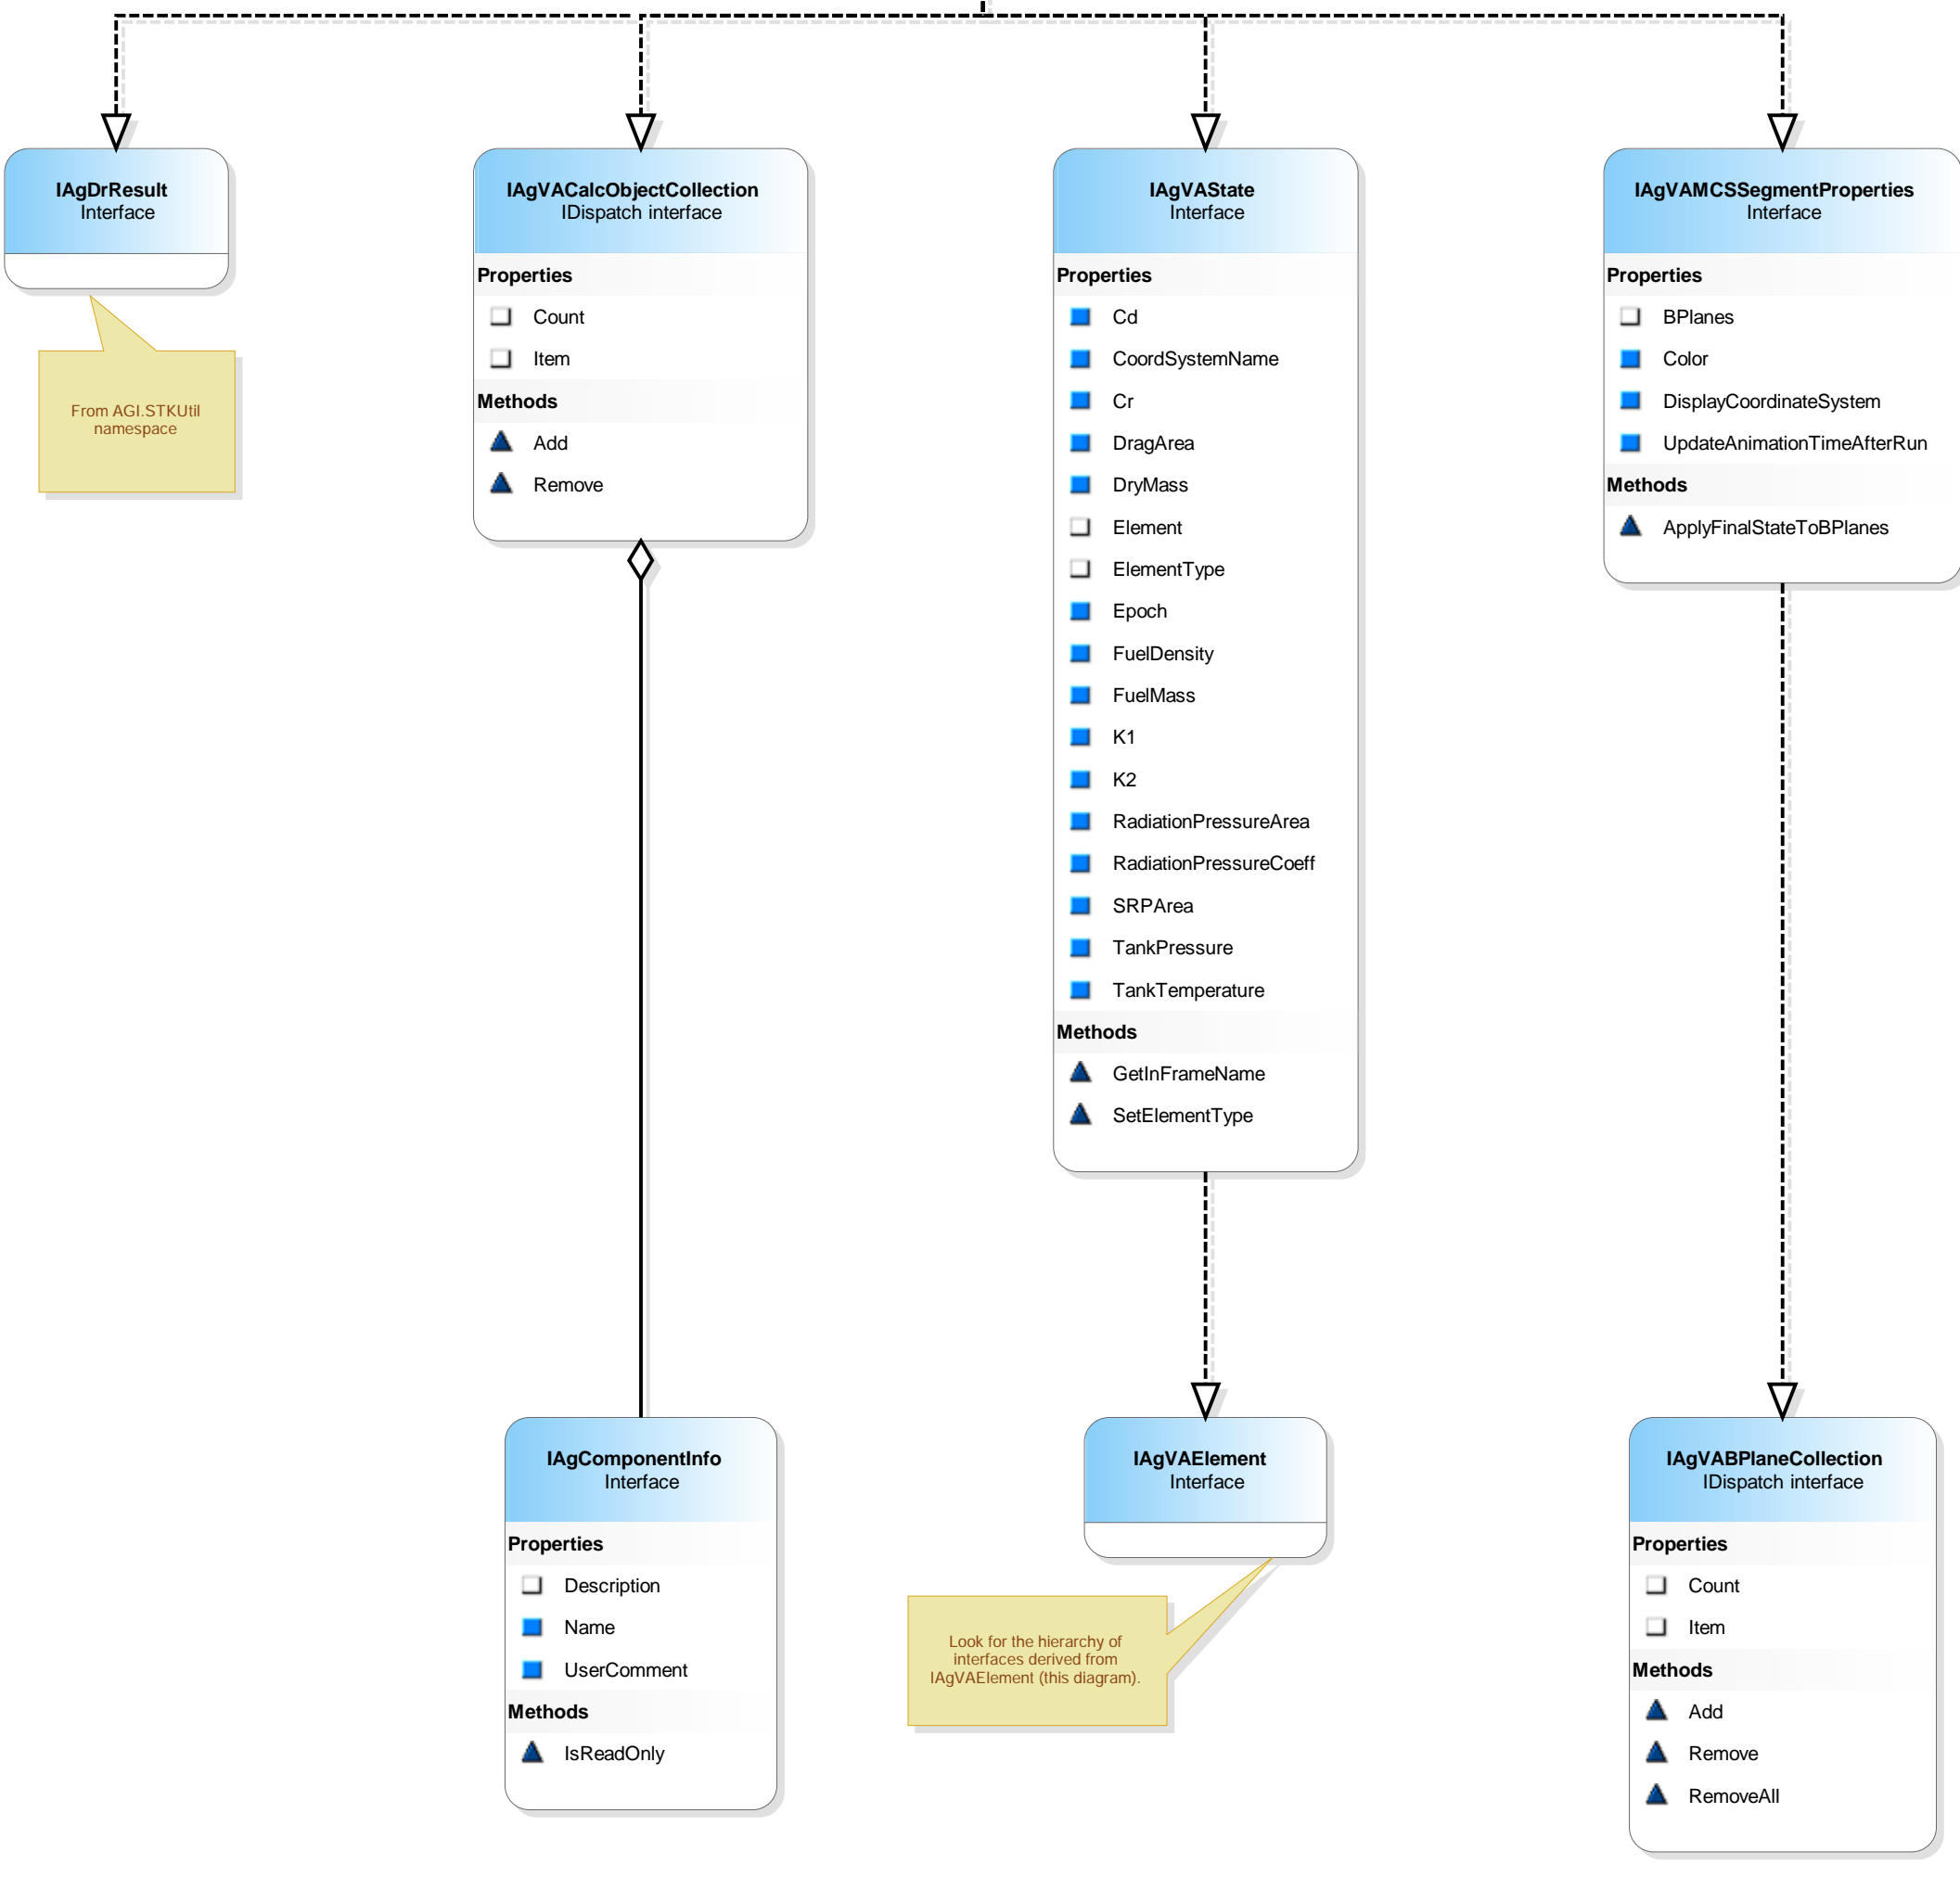

IAgVAElement-derived interfaces