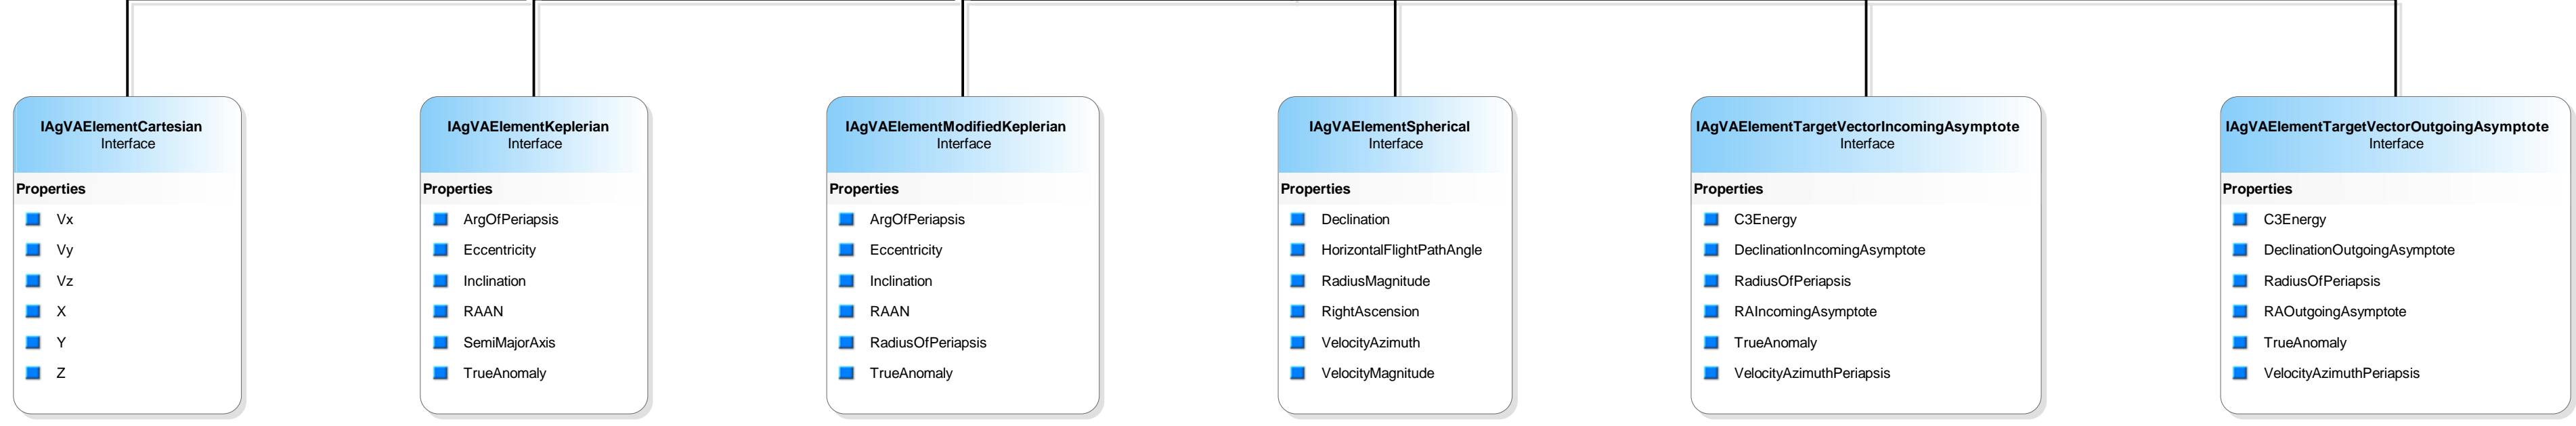

IAgVAElement-derived interfaces